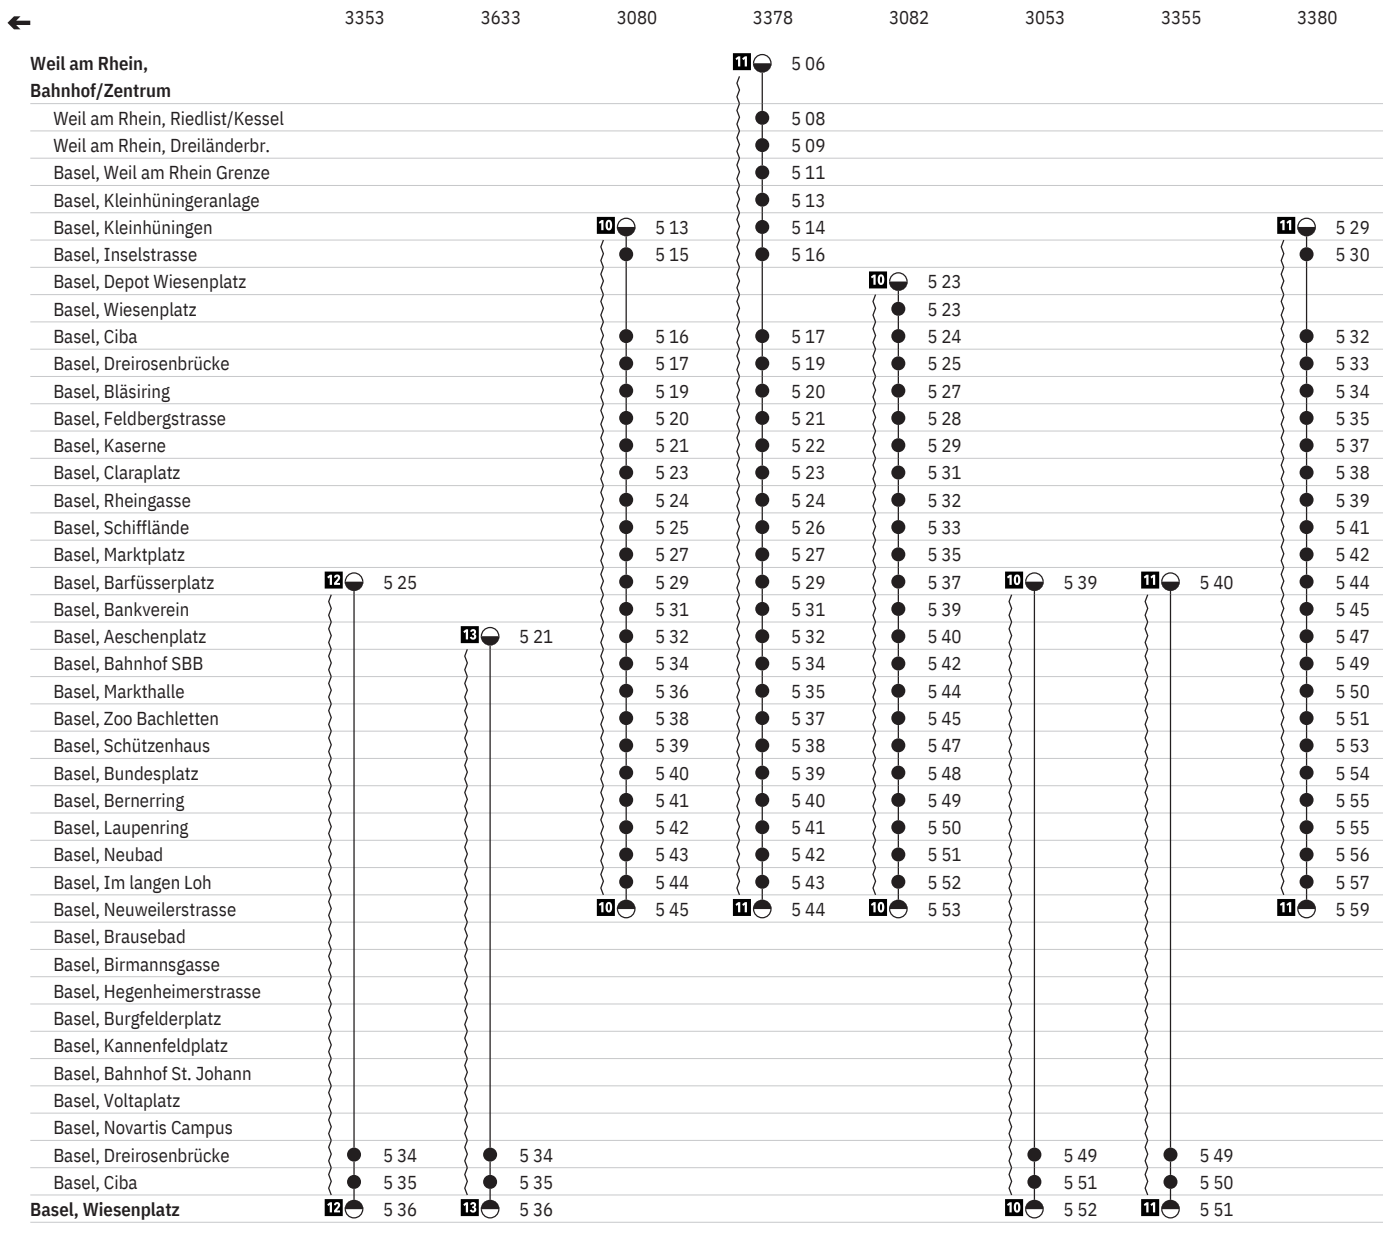

50.008 Weil am Rhein Bhf - Kleinhüningen - Basel Neuweilerstrasse - (Tram 8)

Stand: 21. Oktober 2019