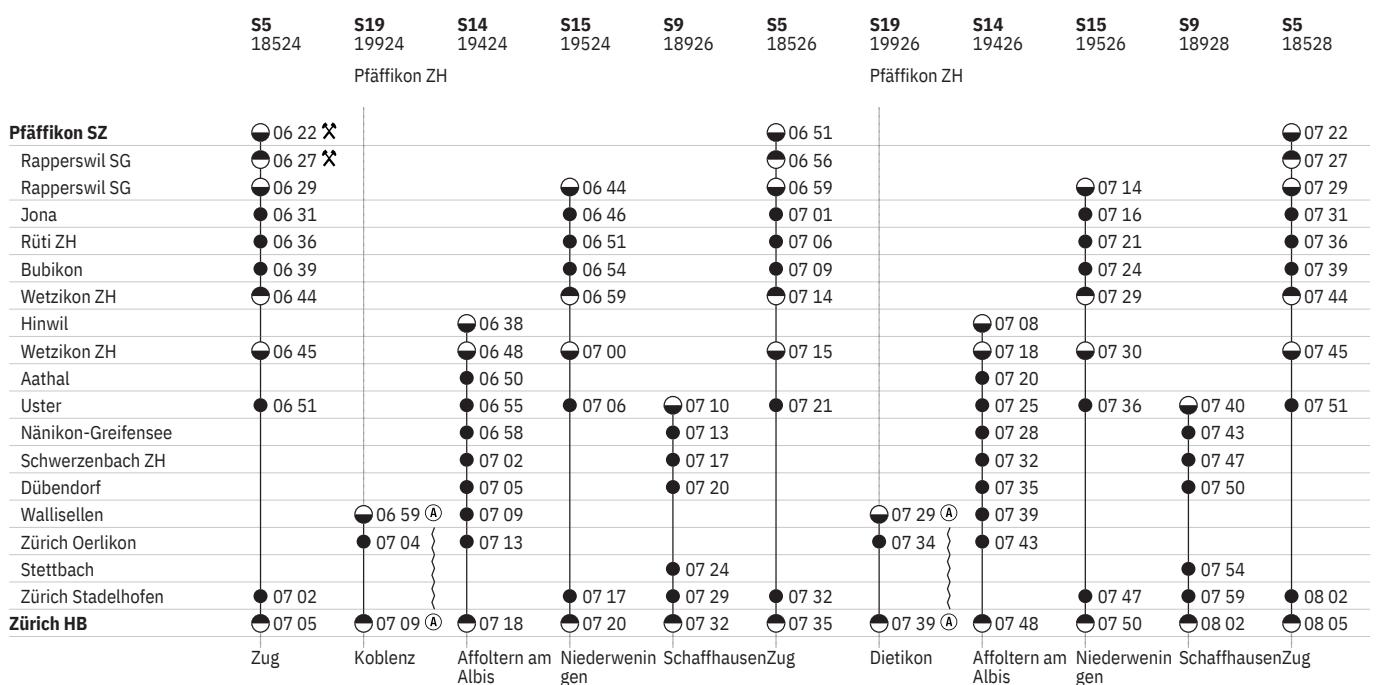

740 Hinwil - Wetzikon - Uster - Zürich
Pfäffikon SZ - Rapperswil - Wetzikon - Uster - Zürich

Stand: 5. Oktober 2021