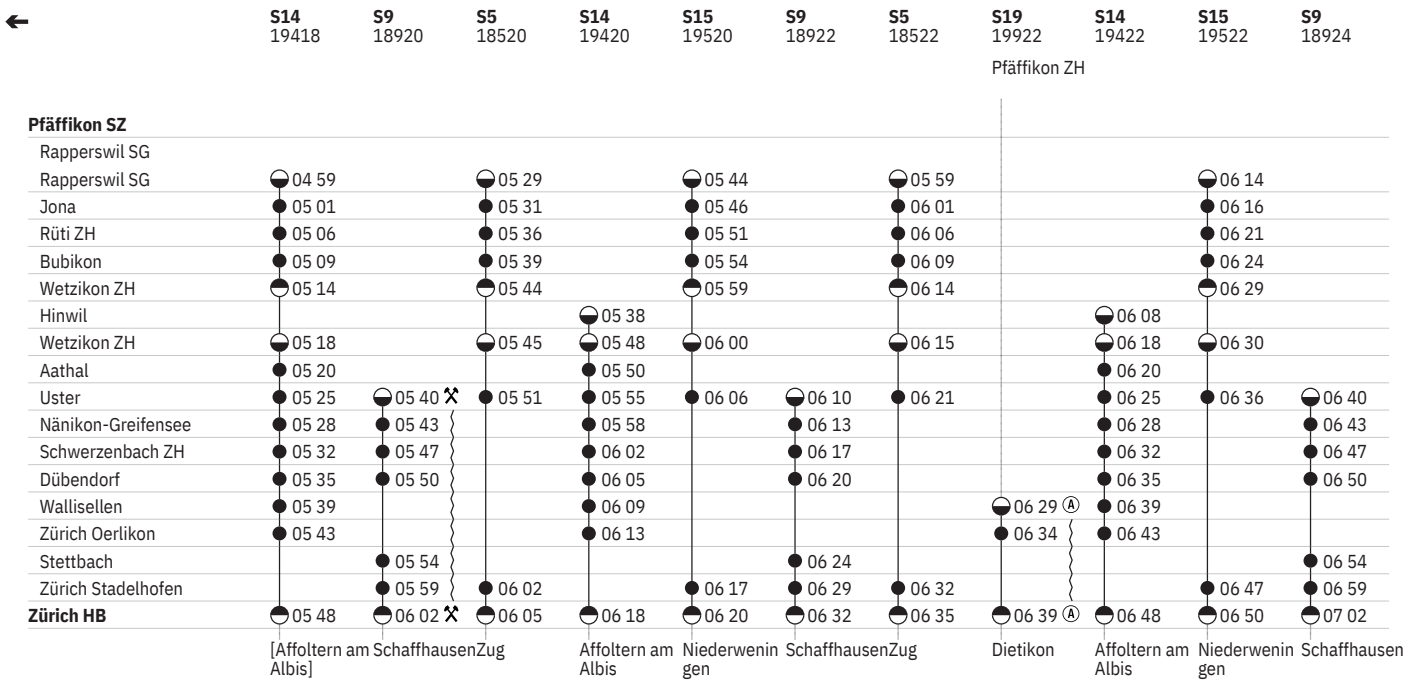

740 Hinwil - Wetzikon - Uster - Zürich
Pfäffikon SZ - Rapperswil - Wetzikon - Uster - Zürich

Stand: 5. Oktober 2021