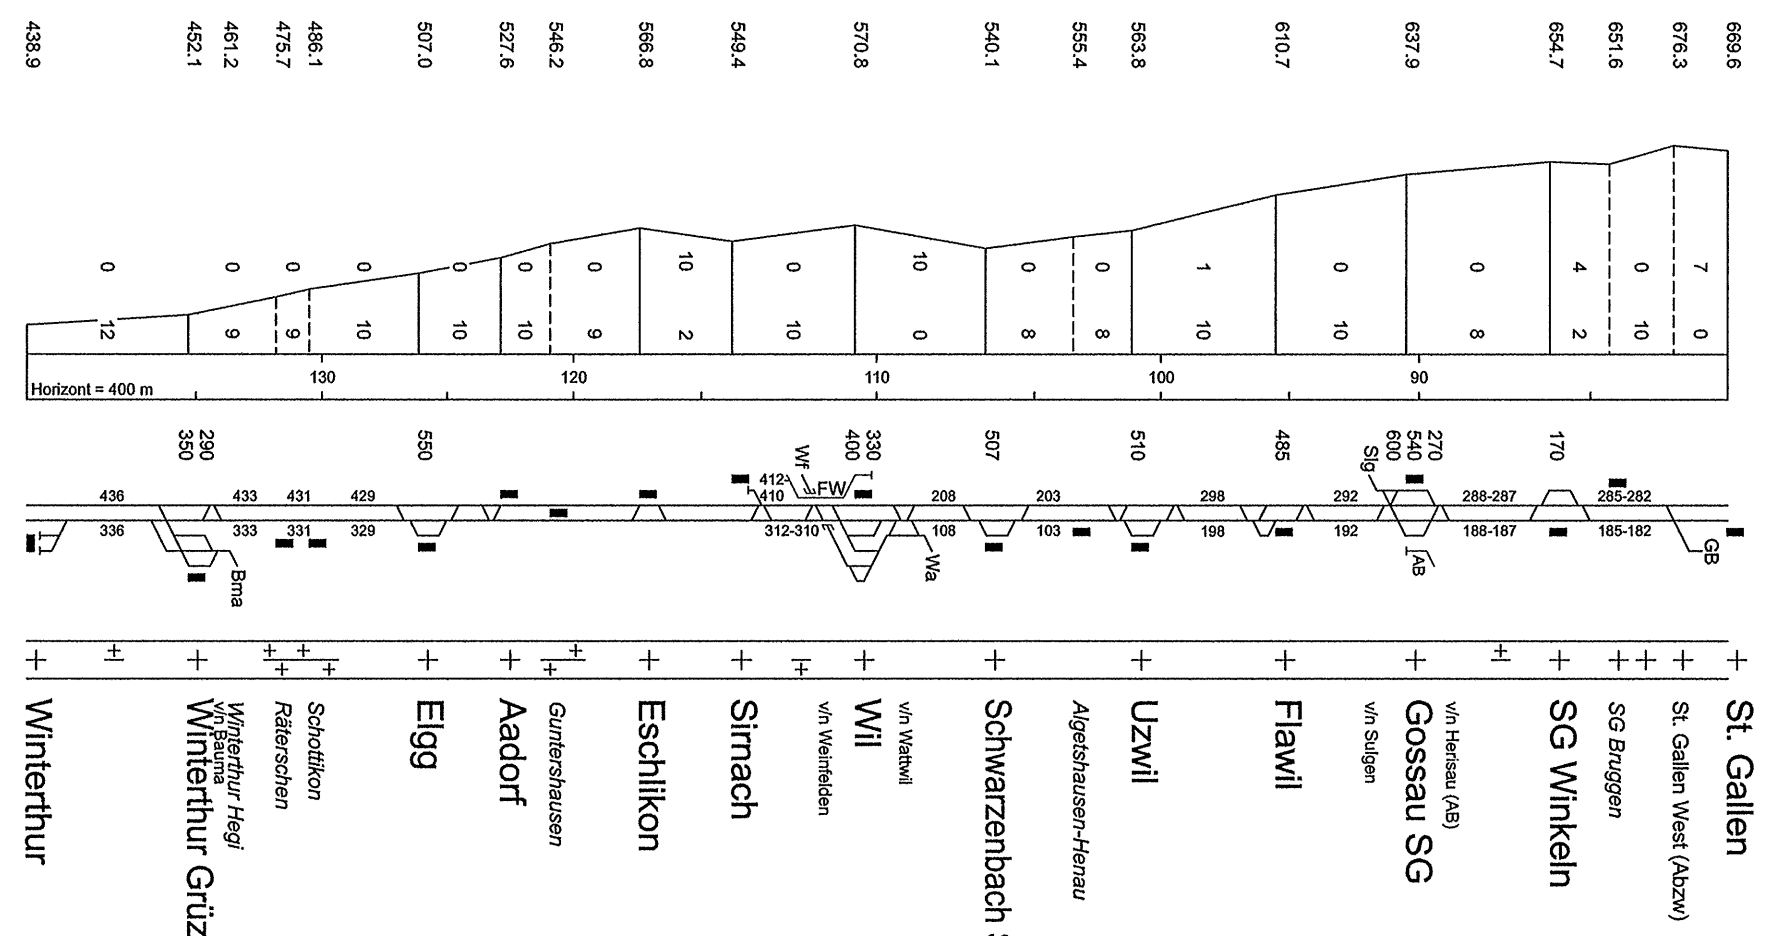

Winterthur GB   Rapperswil

St. Gallen (West)   St. Gallen (East)

St. Gallen (North)   St. Gallen (South)

2   4   371